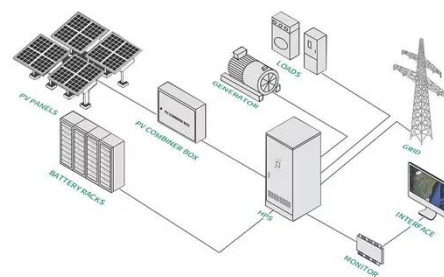

This Module can turn 8V-13V DC battery into a household 220V AC Specifications: Input:12V DC Output:220V AC Power:40W Module Size: ...

Inverter Boost Module Board, Inverter Boost Module 500W DC 12V...

Buy Inverter Boost Module Board,
Inverter Boost Module 500W DC 12V/24V
to AC 18V 0-220V-380V Power Converter
Board: Power Inverters - Amazon FREE
DELIVERY ...

12V 220V Inverter Modules

Shop high-quality 12V 220V inverter modules for reliable power conversion. Ideal for solar power systems, home appliances, and more. Bulk orders welcome.

DC 12V to AC 220V

This Module can turn 8V-13V DC battery into a household 220V AC Specifications: Input:12V DC Output:220V AC Power:40W Module Size: 4.3 x 3.8 x 2.5cm Note This board is a high ...