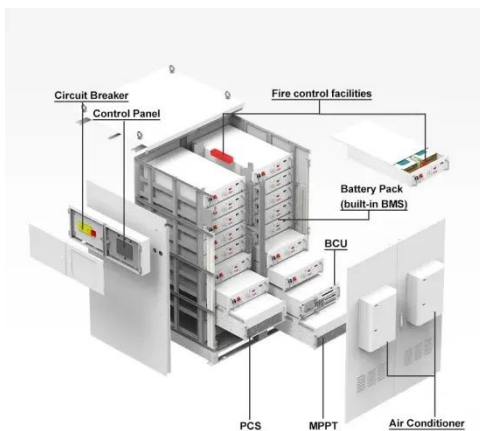

China Circuit Breaker, Circuit Breaker Wholesale, ...

Source circuit breaker manufacturers from Zhejiang, Shanghai, and Beijing with verified credentials, IEC certification, and fast response times. Compare suppliers by location, factory ...