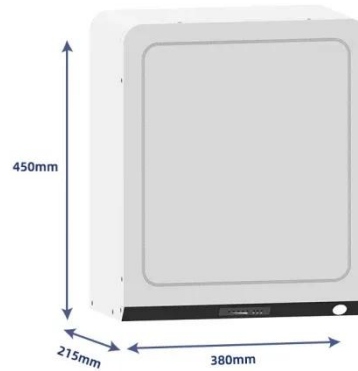

.

How big is a 250 watt solar panel?

A: A 250-watt solar panel, which is an older and less common size now, is typically about 164 cm long by 99 cm wide. Understanding solar panel size & weight specifications is essential for successful solar planning. Key takeaways include:

Solar Panel Size & Dimensions Guide 2025 , Complete Specs

Solar Panel Size Fundamentals When discussing solar panels, the term "size" can be confusing because it refers to electrical capacity rather than physical dimensions. Solar ...

LFP12V100

Solar Panel Sizes And Wattage , Sizing, Dimensions & Weight

The size or dimensions of the solar panels, measured in height by width, will determine the number of solar panels that will fit on your roof and the wattage of solar panels ...

Solar Panels: What Size of Charge Controller Do I Need?

Below is a table showing which size of charge controller you should get based on the power rating and the number of solar panels in your array. For example, if you have two ...