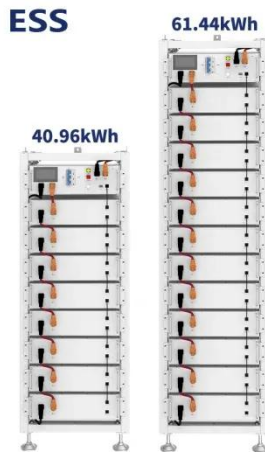

How big is a 2000 watt solar panel