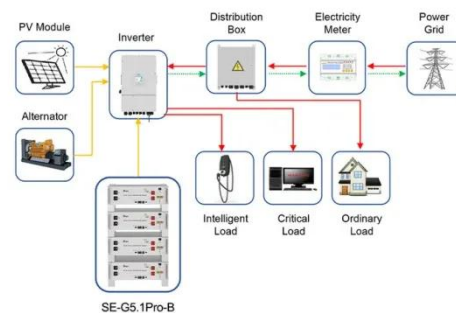

Inverter Size Calculator

Knowing your AC power needs is key for selecting the right inverter. WattBuild's calculator lets you list the devices you want to power and then tells you the key stats you need to know, as ...

Application scenarios of energy storage battery products