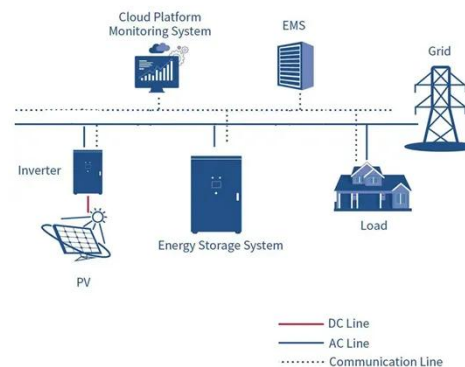

The Ultimate Guide to Setting Up a Solar Inverter WiFi Module

By following the detailed steps outlined in this guide, you can establish a robust WiFi connection for your solar inverter, empowering you to optimize your solar energy usage ...