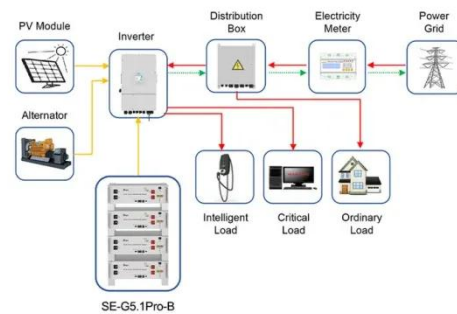

How To Connect Solar Inverter To WiFi - TechFine Step-by ...

This article provides a clear, step-by-step guide on how to connect solar inverter to wifi, ensuring seamless integration and real-time performance tracking.