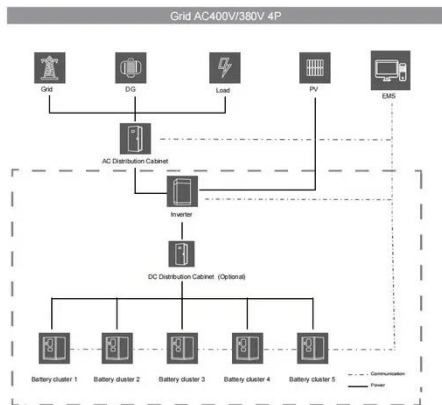

How to connect a solar inverter to a mobile app?

Here is how to connect the app!! Connect your solar inverter module. Set a password and complete the setup process. Now, set up your Wifi and integrate it with the mobile app or web interface of the manufacturers. Follow the points: Move to the Settings. Select the option with Configure Wi-Fi.

How to use the solar container communication station inverter to connect to WiFi

How to Connect Your Solar Inverter to WiFi

This guide will help you connect your solar inverter to WiFi, using common inverter models as a general reference.

How To Connect Solar Inverter To WiFi - ...

This article provides a clear, step-by-step guide on how to connect solar inverter to wifi, ensuring seamless integration and real-time ...

The Ultimate Guide to Setting Up a Solar ...

By following the detailed steps outlined in this guide, you can establish a robust WiFi connection for your solar inverter, empowering ...

How To Use Wifi To Connect A Solar Inverter?

This guide provides a step-by-step process for connecting your Growatt solar inverter to WiFi, enabling you to monitor and manage ...