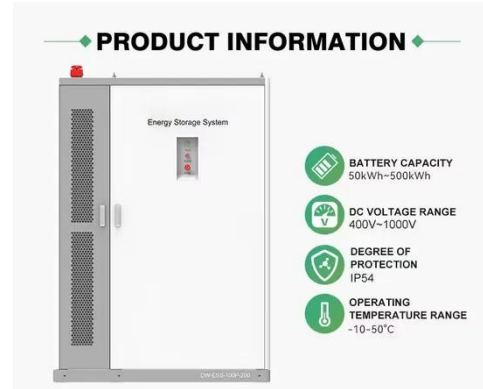

Top 2200 Watt Inverter Generators for Reliable Portable Power ...

The RINADURS 2200 Watt Inverter Generator delivers dependable power for homes, campsites, and job locations. With an 80cc 4-stroke engine, it provides 1800 running ...