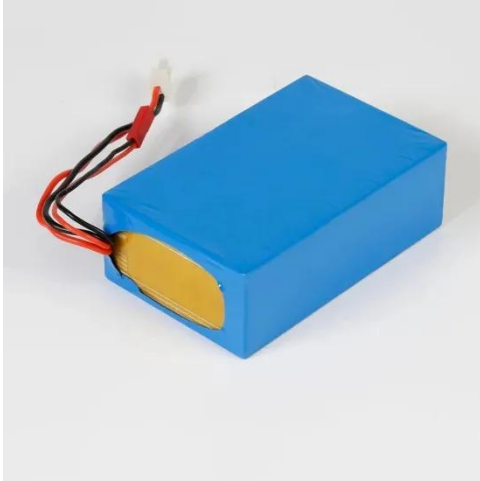

BLINK SOLAR

Royu circuit breaker for sale in Tanzania

Overview

What is a Royu circuit breaker?

Overcurrent Protection: Royu circuit breakers protect electrical circuits from overcurrents caused by short circuits, ground faults, or other electrical faults. - **Easy Installation:** These terminals have screw-type connections, making installation simple and straightforward.

Are Royu circuit breakers safe?

Bureau of Product Standards Approved: Royu circuit breakers meet strict quality standards, ensuring safe and reliable performance. - **Wide Range of Amperage Ratings:** Choose from 15A, 20A, 30A, 40A, 60A, and 100A amperage ratings to suit your specific needs. - **RSB15:** 15A amperage rating - **RSB20:** 20A amperage rating - **RSB30:** 30A amperage rating.

What are the different types of circuit breakers?

These circuit breakers come in two types: Plug-In and Bolt-On, and feature screw-type terminals or mechanical lugs. They are designed to provide reliable protection against overcurrents, short circuits, and ground faults.

Royu circuit breaker for sale in Tanzania

100A Circuit Breaker Three Phase - Cash Sale Stores Limited

The Residual Current Circuit Breaker RCCBs are the safest device to detect and trip against electrical leakage currents, thus ensuring protection against electric shock caused by indirect ...