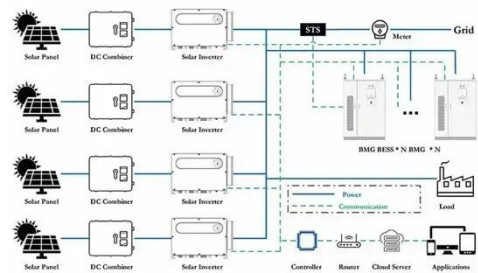

Tanfou 2.2kw solar submersible water pump 3 hp

About solar submersible water pump It consists of a submersible pump, pump inverter, cable, solar panels and etc. Solar panels convert solar energy into electrical energy, ...

Mastra 3 inch solar submersible well pump R75-T3-07 solar water pump

Function: 1. Water-lubricated wear-resisting rubber bearing can successfully decrease vibration, wear - resistant as well as durability. 2. Drifting impeller layout, efficiently lower the influence of ...

Solar Water Pump Inverter System for Drinking Water Supply ...

Solar Pump Controller: Drive Brand /Model:VEICHI / SI23-T3-045G Rated Power/Current: 45kw/90A Rated Output: 380VAC 3 Phase Input Voltage Range: 250VDC ...

VEICHI Solar Water Pump Inverter Catalog

Household PV Water Pump Inverter Designed for household use, and applied to screw pumps, plastic impeller pumps, stainless steel impeller pumps, ground pumps and more.