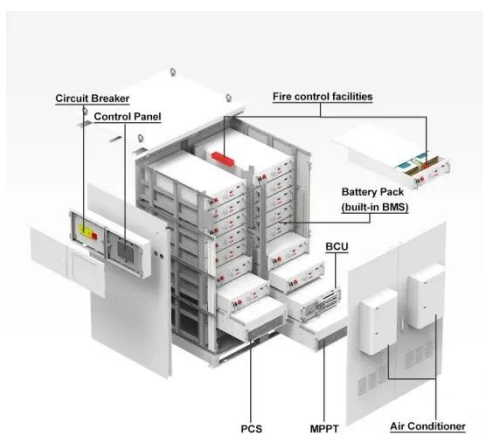

### Integrated Solar-Wind Power Container for Communications

This large-capacity, modular outdoor base station seamlessly integrates photovoltaic, wind power, and energy storage to provide a stable DC48V power supply and optical distribution. Perfect ...

## COMMUNICATION BASE STATION INVERTER ENERGY STORAGE

LPR Series 19'  
Rack Mounted

What does the battery energy storage system of the Montenegro communication base station look like  
The containerized energy storage system is composed of an energy storage converter, ...

## How Do Solar Power Containers Work and What Are They?

Solar power containers combine solar photovoltaic (PV) systems, battery storage, inverters, and auxiliary components into a self-contained shipping container. By integrating all ...

## Hidden devices found in Chinese-made ...

Unexplained communication devices have been found inside some Chinese-

made inverter devices, according to a Reuters report. The ...